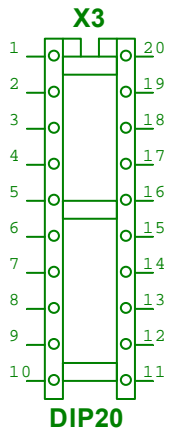

RES1300-700X250

Kondensatorer E6: 100, 150, 220, 330, 470, 680

Motstånd E12: 100, 120, 150, 180, 220, 270, 330, 390, 470, 560, 680, 820

CAPR500-700X300X600

CAPR500-1200X650X1650

CAPPR250-800X1150

CAPPR500-1000X1250

DIP20

HDR1X3

HDR1X4

TL071CP

TL072CP

TL072CP

TL074CN

TL074CN