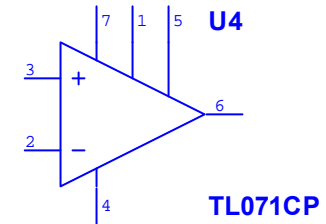

RES1300-700X250

Kondensatorer E6: 100, 150, 220, 330, 470, 680

Motstånd E12: 100, 120, 150, 180, 220, 270, 330, 390, 470, 560, 680, 820

CAPR500-700X300X600

CAPR500-1200X650X1650

CAPPR250-800X1150

CAPPR500-1000X1250

DIP20

HDR1X3

HDR1X4

TL071CP

TL072CP

TL072CP

TL074CN

TL074CN