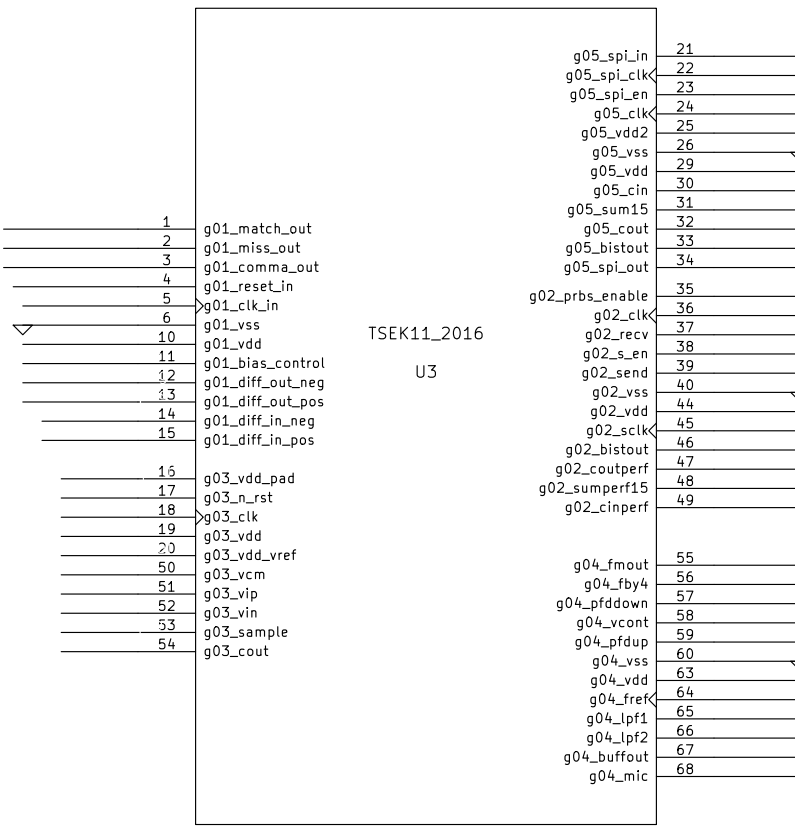

G1 High-Speed Serial Link

G3 SAR ADC

G4 FM PLL

G5 Kogge-Stone

G2 Kogge-Stone